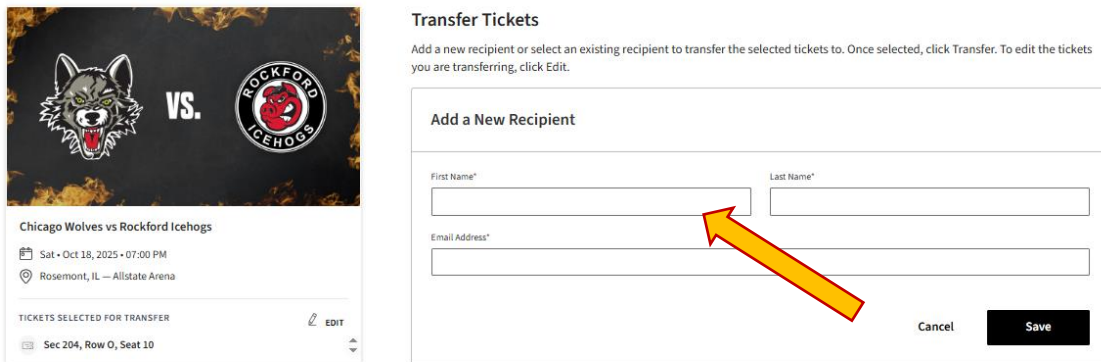

TRANSFERRING TICKETS

Transferring tickets is easy! Select the game you want to send to a friend and click the “transfer” button on the right.

After you select the exact seats you want to send, hit “continue”. A box will pop up where you will enter in recipients information. Then hit “transfer”. An email will be sent to your recipient telling them to claim those tickets.