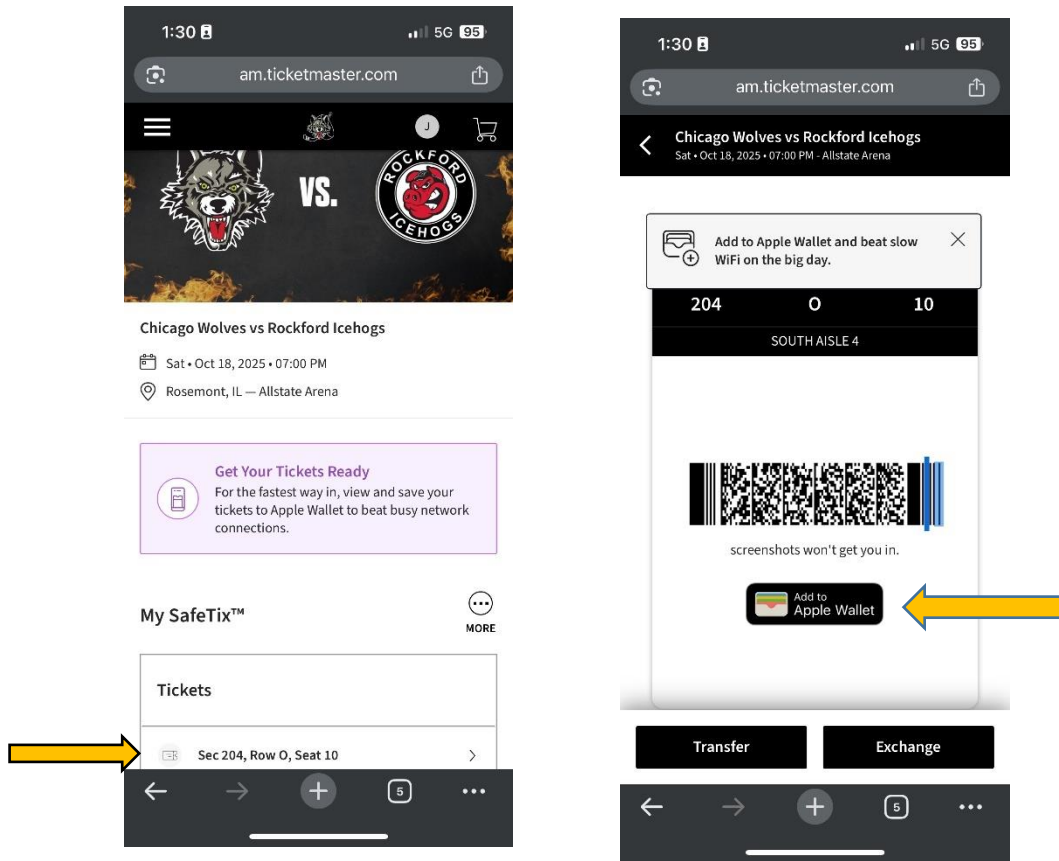

Once you have logged in, you will be on your main dashboard. **Here you will see the first six games on your account listed below.**

If you are on mobile, this is what you will see:

MANAGING YOUR TICKETS

To manage your tickets, click the “Tickets” tile on the top left. On this page, it will list all of your events.

Please note that Ticketmaster no longer allows for PDF tickets to be printed. You will need to use your mobile phone to enter the game.

Click on the desired game. If you are on a desktop computer, you will have the options to view, send, or exchange your tickets. If you are on a mobile device, you will have the options to view barcode, send or exchange tickets.

To use your mobile phone to enter the arena, select the game you are attending. Once on that game, click the seat and your SafeTix barcode will appear. If you have multiple seats, you can swipe right or left once you are in the barcode to get all your barcodes. **Please note you CANNOT screenshot a ticket and send it to someone else.**