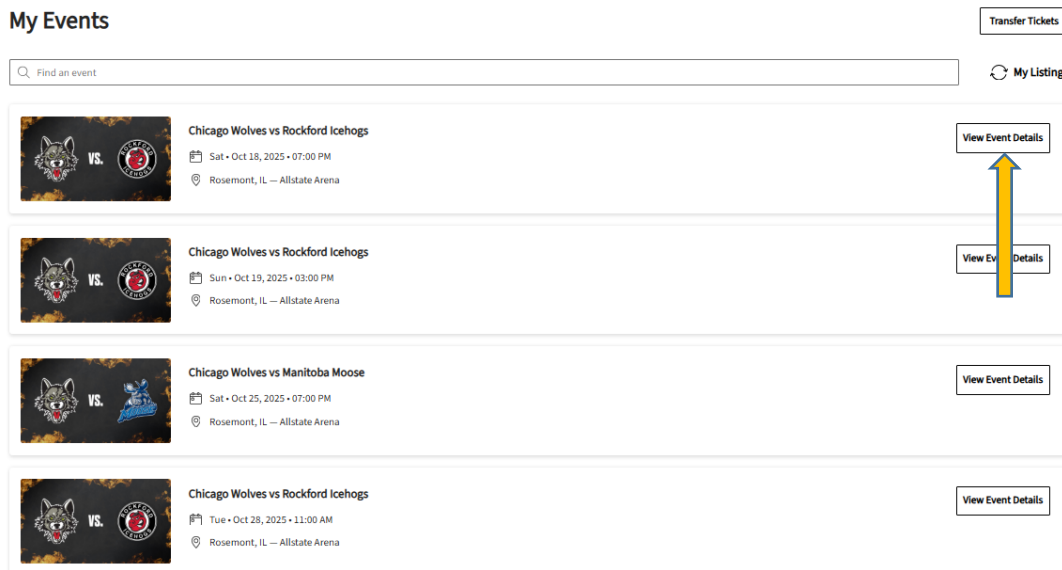

Once you have logged in, you will be on your main dashboard. **Here you will see the first six games on your account listed below.**

If you are on mobile, this is what you will see:

MANAGING YOUR TICKETS

To manage your tickets, click the “Tickets” tile on the top left. On this page, it will list all of your events.

Please note that Ticketmaster no longer allows for PDF tickets to be printed. You will need to use your mobile phone to enter the game.

Click on the desired game. If you are on a desktop computer, you will have the options to view, send, or exchange your tickets. If you are on a mobile device, you will have the options to view barcode, send or exchange tickets.

To use your mobile phone to enter the arena, select the game you are attending. Once on that game, click the seat and your SafeTix barcode will appear. If you have multiple seats, you can swipe right or left once you are in the barcode to get all your barcodes. **Please note you CANNOT screenshot a ticket and send it to someone else.**