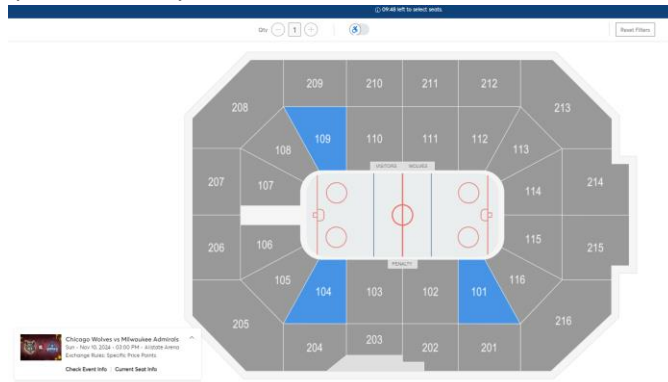

It will then take you to an interactive seat map where you can select seats you would like. You can exchange seats within the same price level as your current seats. Once the seats are selected, hit “Checkout”.