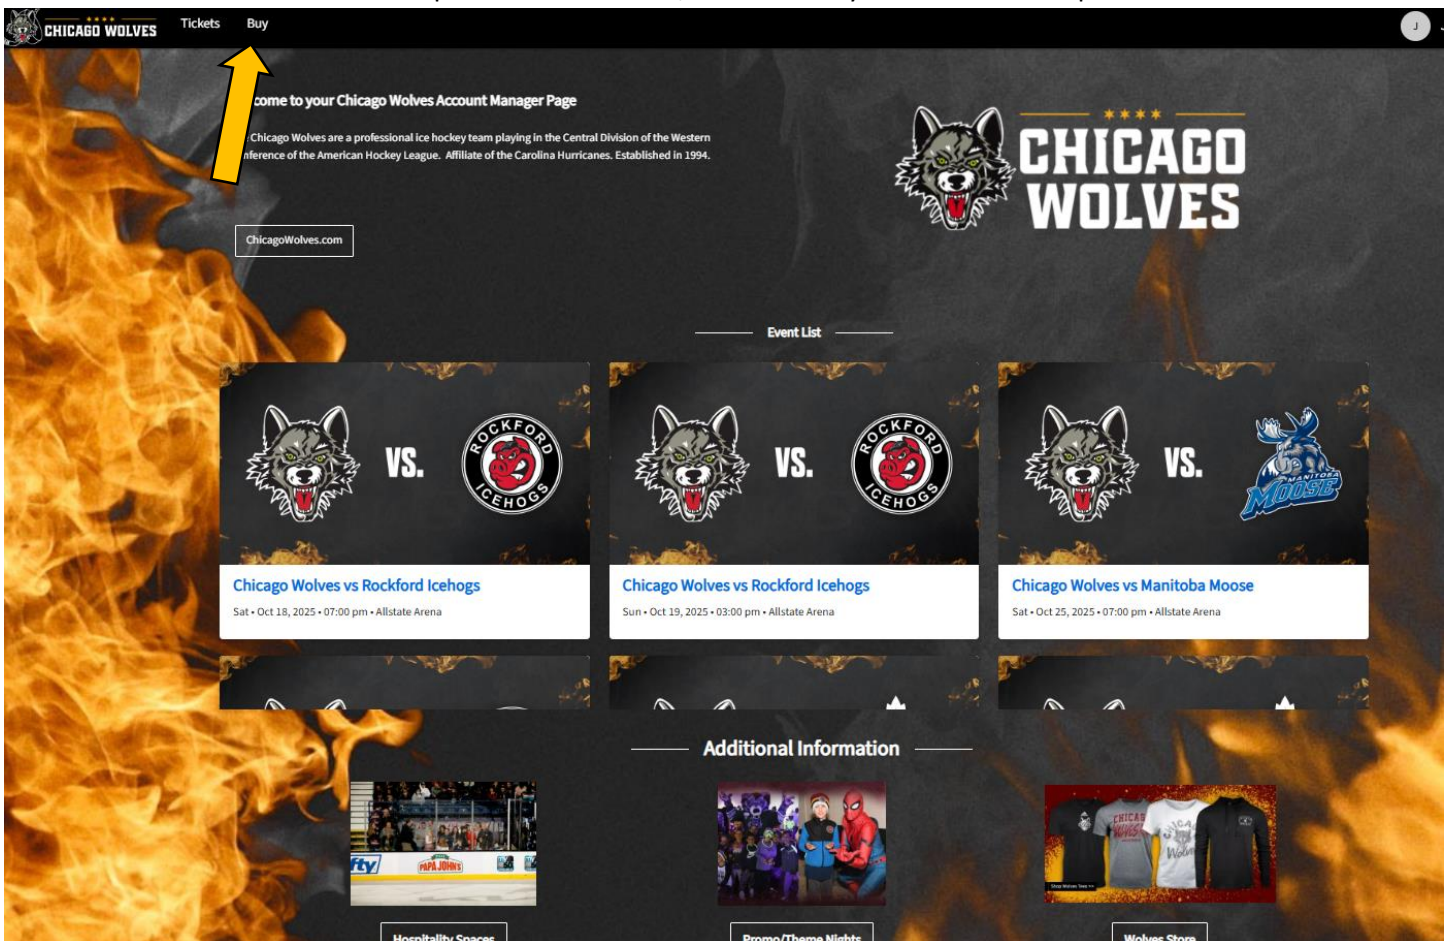

BUYING A FLEX PACK

To purchase a Flex Pack, click the “Buy” button on the top left.