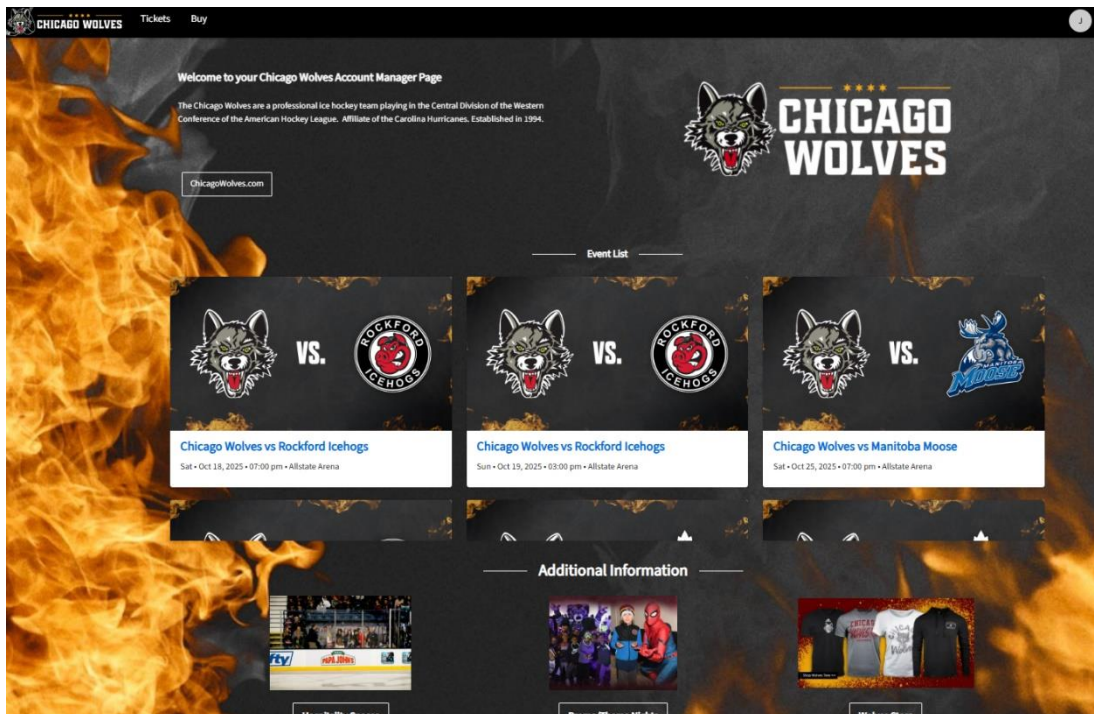

Once you have logged in, you will be on your main dashboard. **Here you will see the first six games on your account listed below.**

If you are on mobile, this is what you will see:

MANAGING YOUR TICKETS