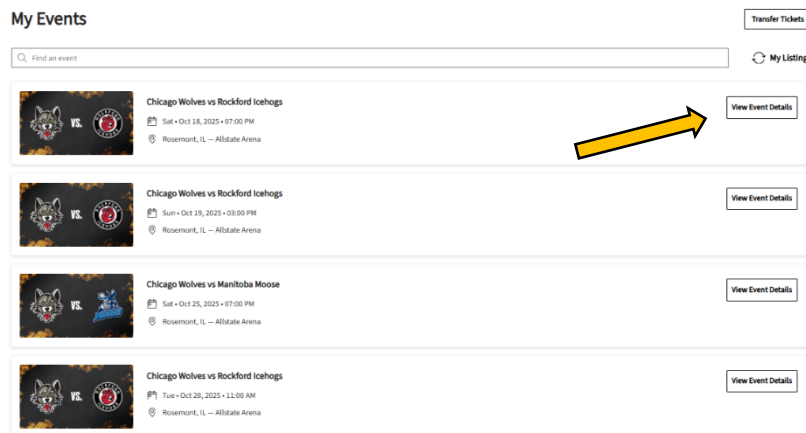

EXCHANGING TICKETS

To exchange tickets, select the game you want to switch and hit “exchange”. Once you select the seats you are looking to exchange, click “continue”. Next, select the game for which you would like to exchange.

Please Note: Ticketmaster has implemented a $3 PER TICKET fee be applied any time a ticket or Flex Pack voucher is exchanged through Account Manager. If you do not want to incur the exchange fees, you can call or email your Chicago Wolves ticket representative, Monday through Friday from 9am-5pm to make the exchange for no extra charge. Chicago Wolves Account Manager (MyTix) is still the most convenient way to exchange your tickets since it is available 24/7.